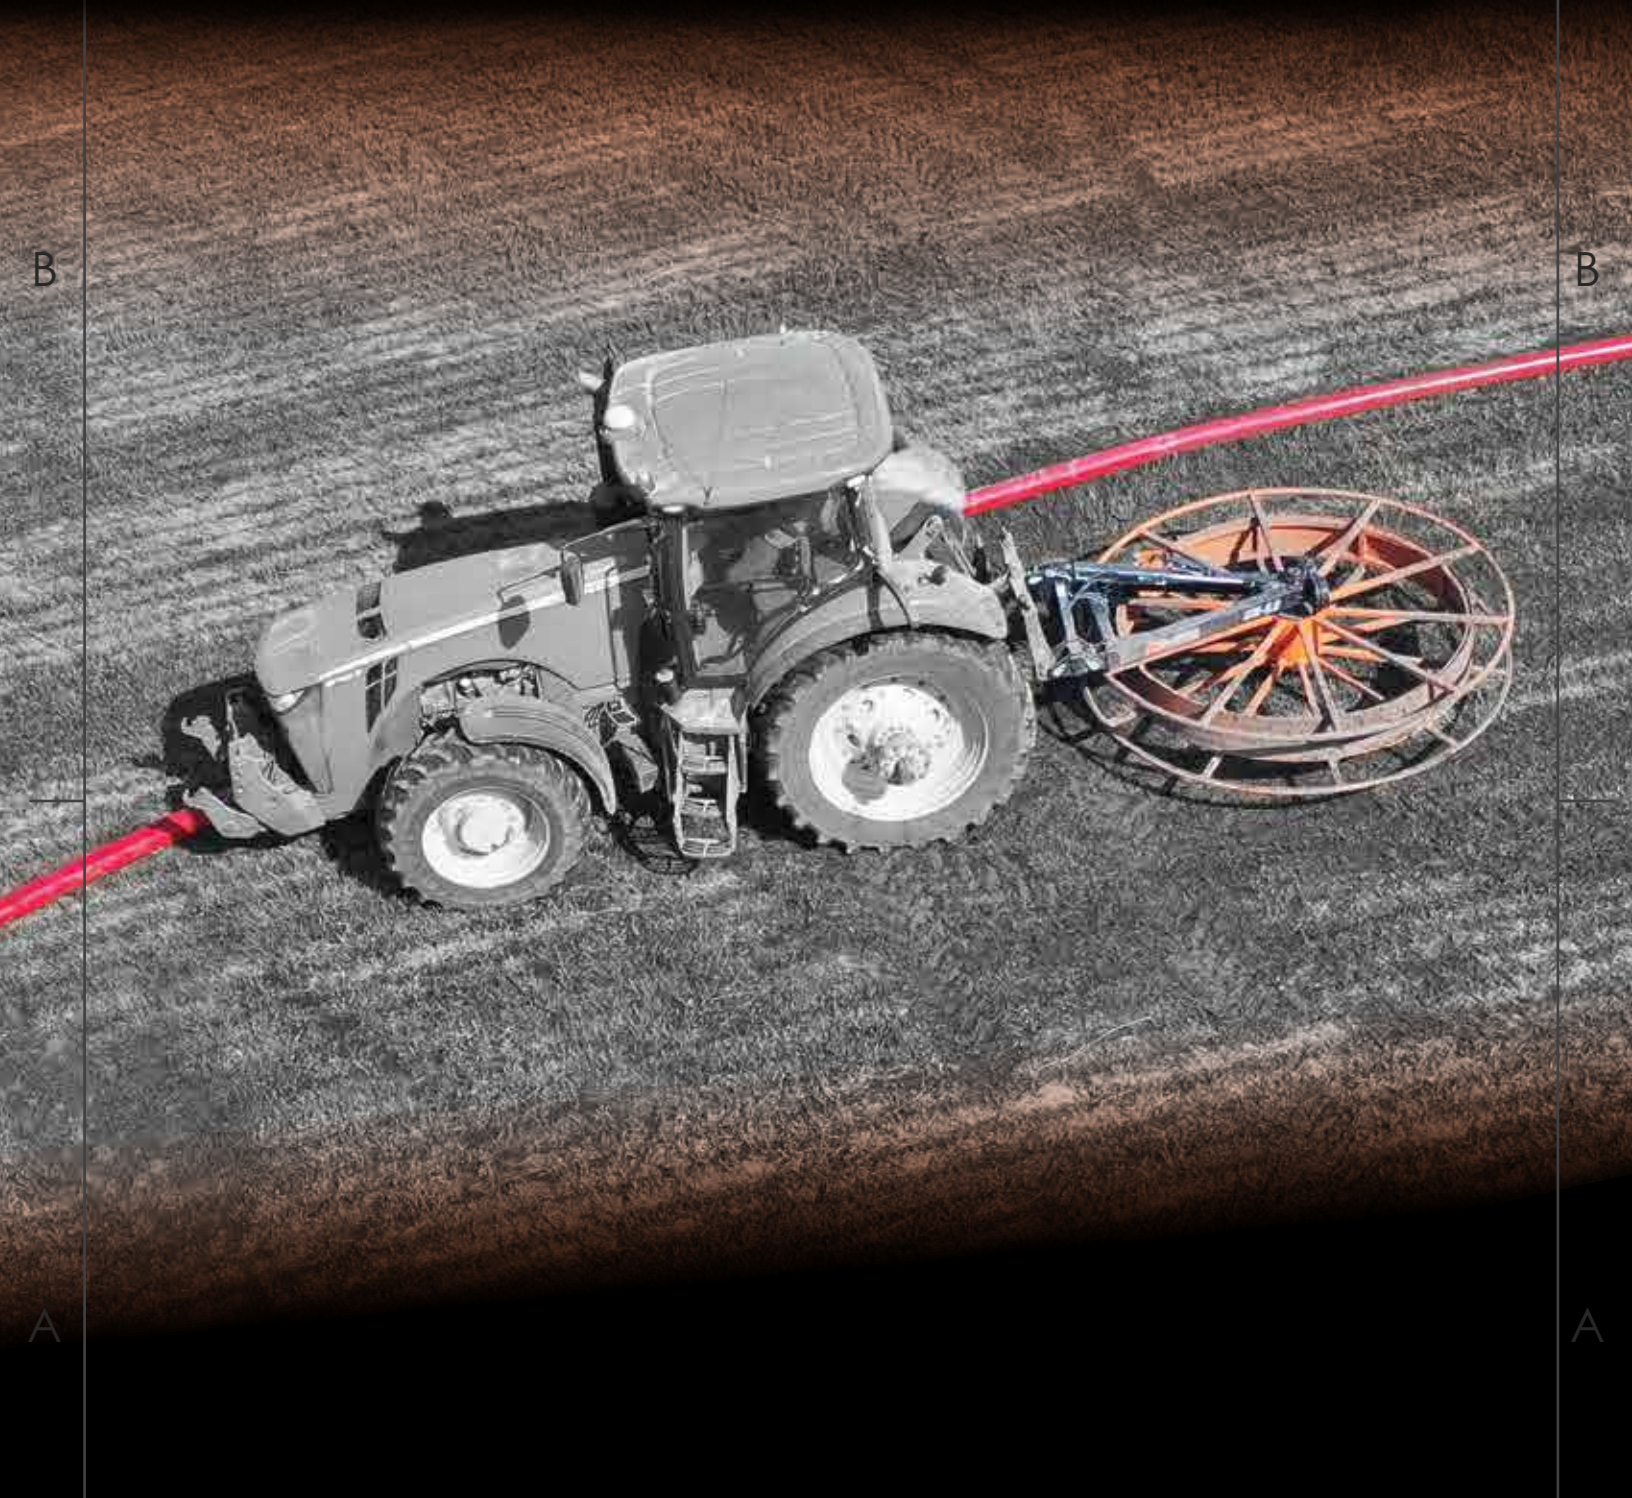

HOSE MOVER

RBRAUN INC.
St. Nazianz, WI

“ ALL YOU HAVE TO DO IS ASK! ”

HOSE MOVER

ADVANTAGES

Not only extend the life of your hose, but also speed up your operation with the R Braun Inc. Hose Mover. The Hose Mover helps you work faster, not harder. With HD frame construction, the R Braun Inc. Hose Mover is built to last.

FEATURES

- HD Frame construction
- 4" (16,000 lb) spindle/hub
- Hydraulic wheel locking pin mechanism
- CAT-3 wide/CAT-4 narrow 3pt hook up
- Schedule 80 HD rolled wheel pipes
- Folds up tight to the tractor, allowing your hose cart to be hooked on as well