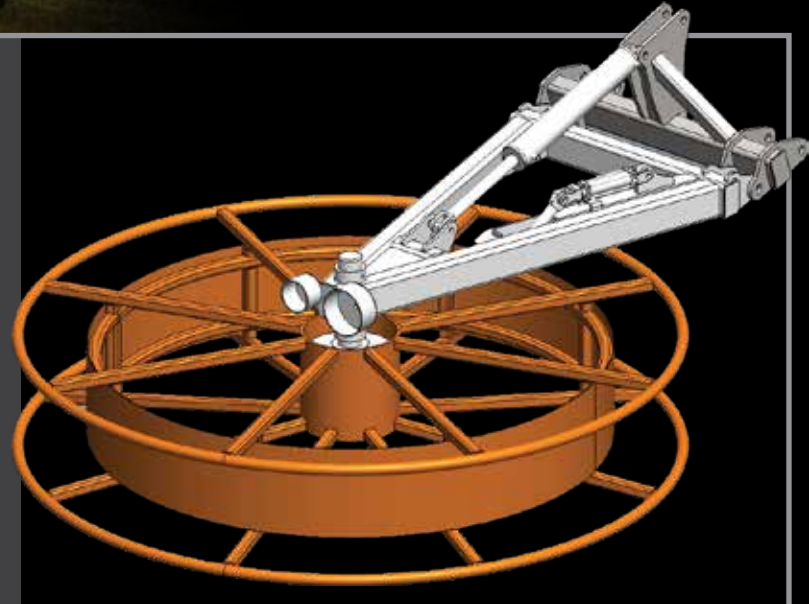

HOSE MOVER

RBRAUN INC.
St. Nazianz, WI

“ ALL YOU HAVE TO DO IS ASK! ”

HOSE MOVER

ADVANTAGES

Not only extend the life of your hose, but also speed up your operation with the R Braun Inc. Hose Mover. The Hose Mover helps you work faster, not harder. With HD frame construction, the R Braun Inc. Hose Mover is built to last.

FEATURES

- HD Frame construction
- 4" (16,000 lb) spindle/hub
- Hydraulic wheel locking pin mechanism
- CAT-3 wide/CAT-4 narrow 3pt hook up
- Schedule 80 HD rolled wheel pipes
- Folds up tight to the tractor, allowing your hose cart to be hooked on as well